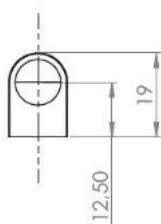

PRODUCT SHEET

Description:

Door Damper Box "Blues", Invisible, Grey, Screw-On, cc 21mm, F/Wood Screws, Damper To Be Bought Separately 15.04.517

Item number:

15.04.514-0

Units	Box	Carton	HS Code	Barcode
Pcs.	500	1500	3926300090	
				5704866479233