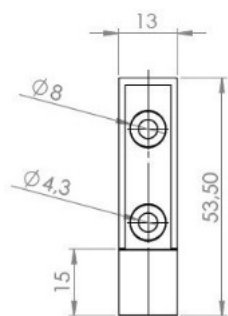

PRODUCT SHEET

Description:

Door Damper Box "Blues", Invisible, Grey, Screw-On, cc 21mm, F/Wood Screws, Damper To Be Bought Separately 15.04.517

Item number:

15.04.514-0

Units	Box	Carton	HS Code	Barcode
Pcs.	500	1500	3926300090	
				5704866479233