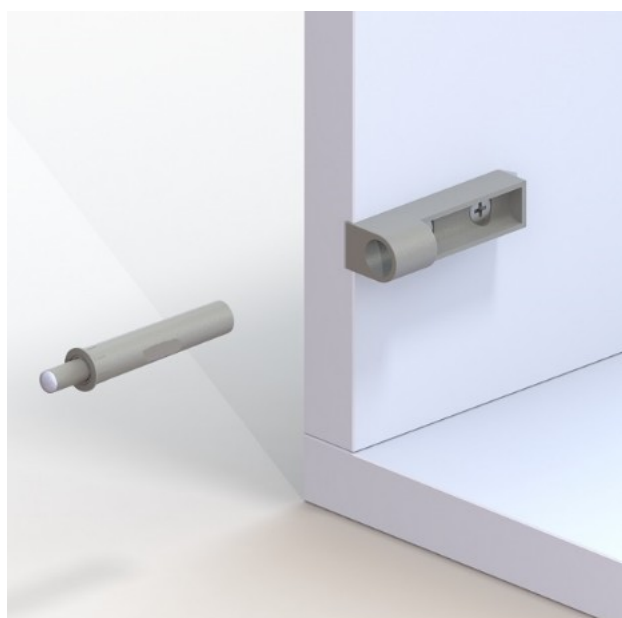

PRODUCT SHEET

Description:

Door Damper Box "Blues", Invisible, Grey, Screw-On, cc 21mm, F/Wood Screws, Damper To Be Bought Separately 15.04.517

Item number:

15.04.514-0

Units	Box	Carton	HS Code	Barcode
Pcs.	500	1500	3926300090	
				5704866479233